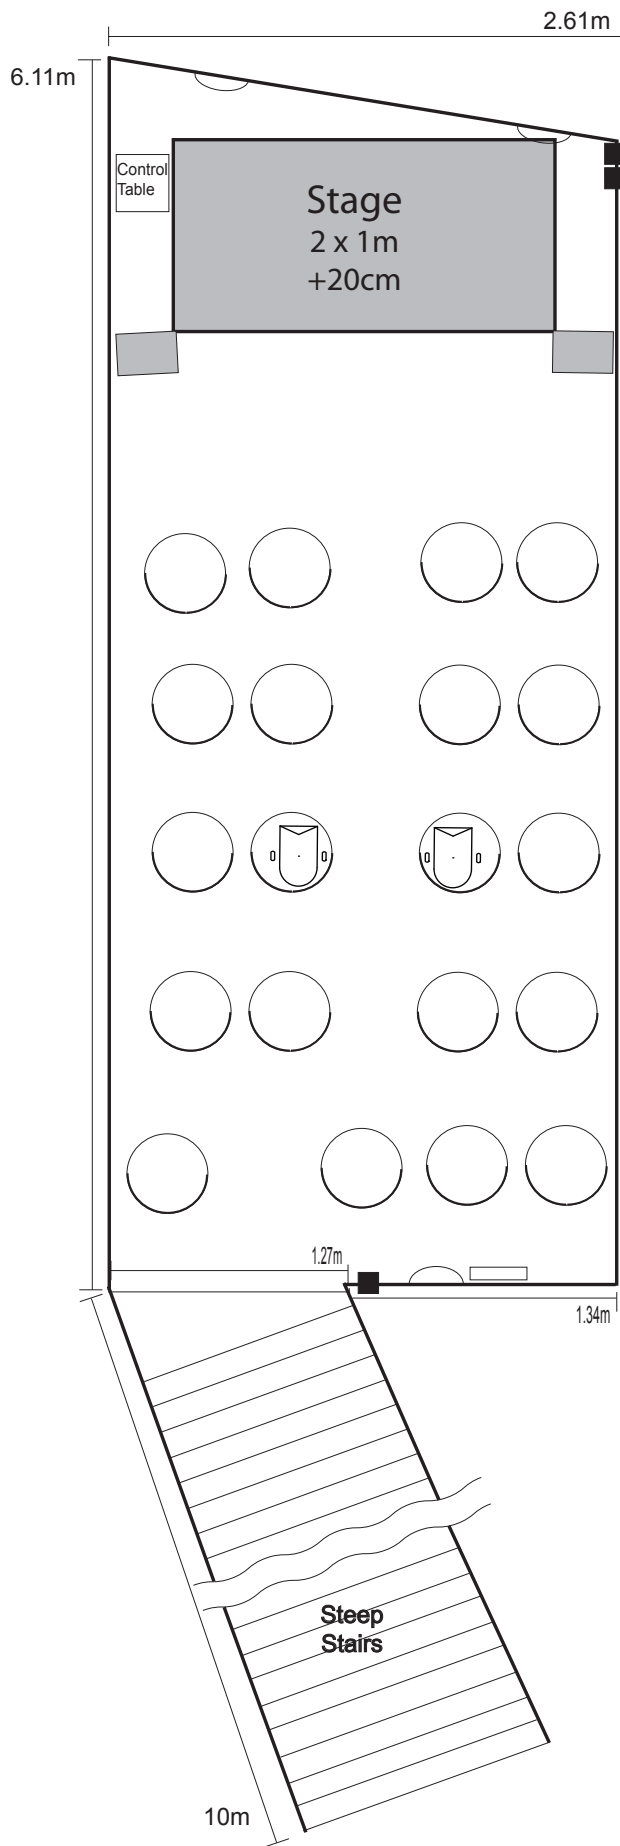

Golden Key

- Wall Lights
- Emergency Light
- Speakers
- Stage lights
- 10 amp socket